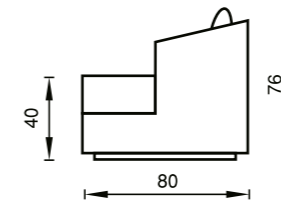

SOHO

MODEL	WIDTH	DEPTH	HEIGHT	FABRIC	HEIGHT		WIDTH
					SEAT	ARMS	ARMS
SOHO-1 pl	80 cm	80cm	76 cm	3,5 m	40 cm	63 cm	8 cm

FRAME	SUSPENSION	CUSHION	REMARKS
Supporting part made of pine wood and plywood and strong chipboard. Visible parts of the frame are covered with high-quality polyurethane foam 25 kg/m³ and laminated dacron.	Highly flexible rubber straps covered with polyurethane foam layer 25 kg/m³	Sitting cushions Highly elastic polyurethane foam 30 kg/m³³ covered with laminated dacron. Back cushions Silicone fibers.	Removable sitting cushion and back

FEET
Plastic or swivel wood panel.