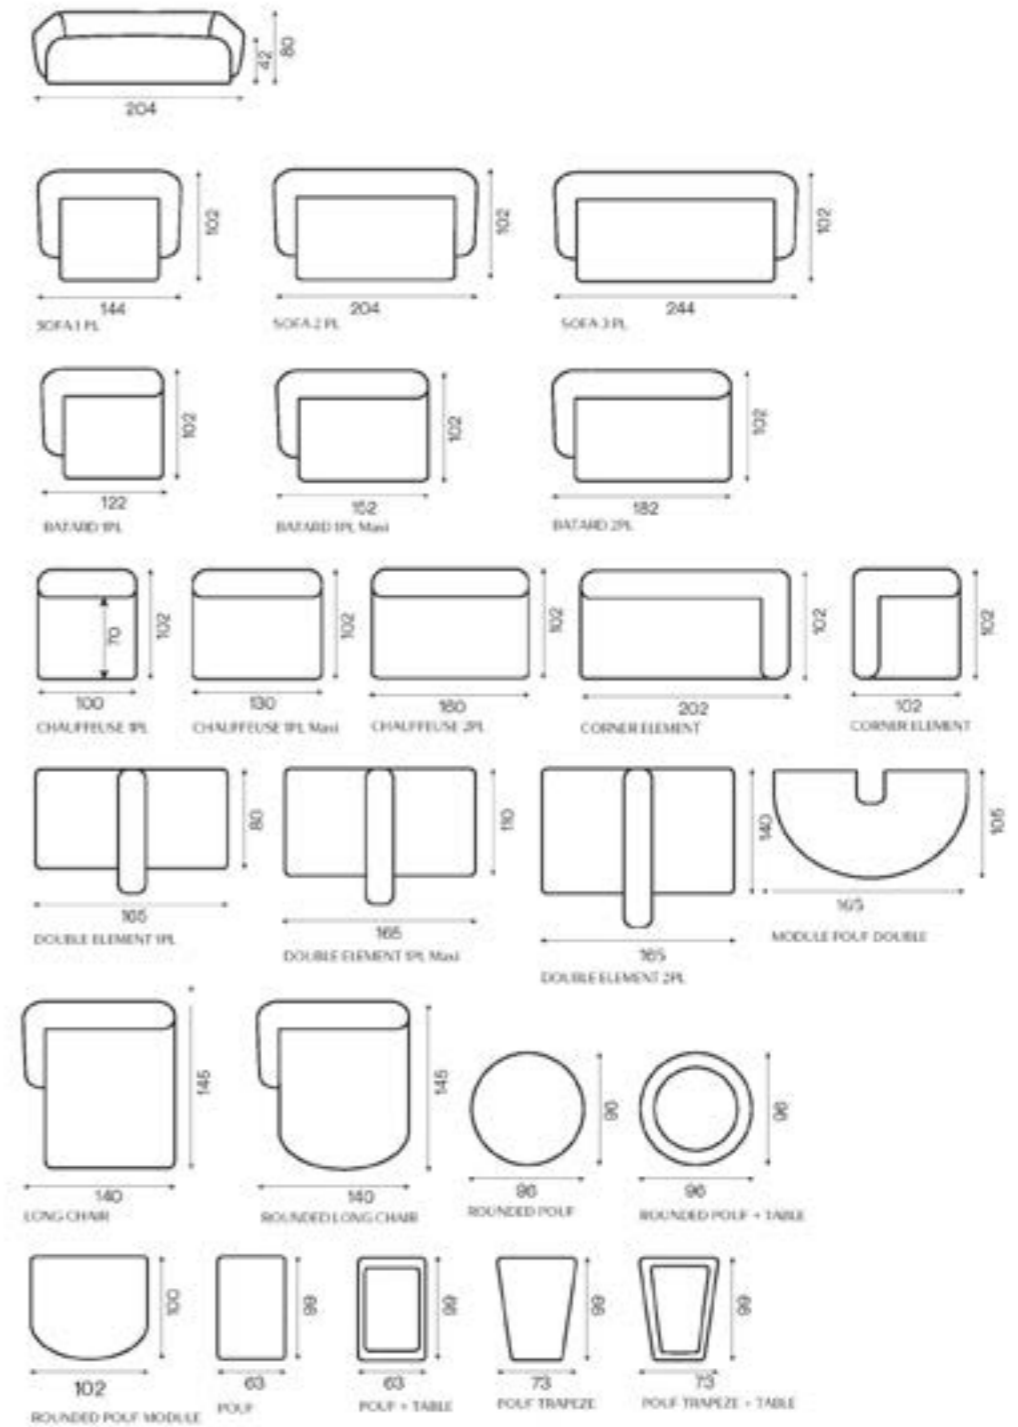

CADIZ

SEAT CUSHION	BACK CUSHIONS	FRAME	SUSPENSION
HR foam Wave springs «B»	VP foam	Wooden structure	Wave springs «A»

REMARKS
All corners and modules can be with either a left or right-hand layout.