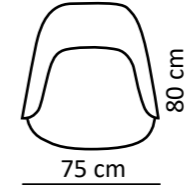

PHOENIX

MODEL	WIDTH	DEPTH	HEIGHT	FABRIC	HEIGHT		WIDTH
					SEAT	ARMS	ARMS
PHOENIX - 1 pl	75 cm	80 cm	72 - 81 cm	3 m	41 - 50 cm	64 cm	9 cm

FRAME	SUSPENSION	CUSHION	REMARKS
Supporting parts of neck arms made of pine wood, plywood and chipboard. Visible part of the frame are covered with high-quality polyurethane foam T-25 kg/m³ and ovate.	Highly flexible rubber straps.	Seat: Three-layer polyurethane foam covered by ovate (upper layer: highly flexible polyurethane foam HR-30 kg/m³ - center layer: polyurethane foam T-35 kg/m³ - lower layer: polyurethane foam T-40 kg/m³). Back: Highly flexible polyurethane foam HR-30 kg/m³ covered by ovate.	All padded area of our furniture are covered with polyurethane foam duly approved.

FEET	Corten		Graphite	
Painted steel: two colors: Graphite or Corten. Low feet, high feet or swivel mechanism.		☐		☐