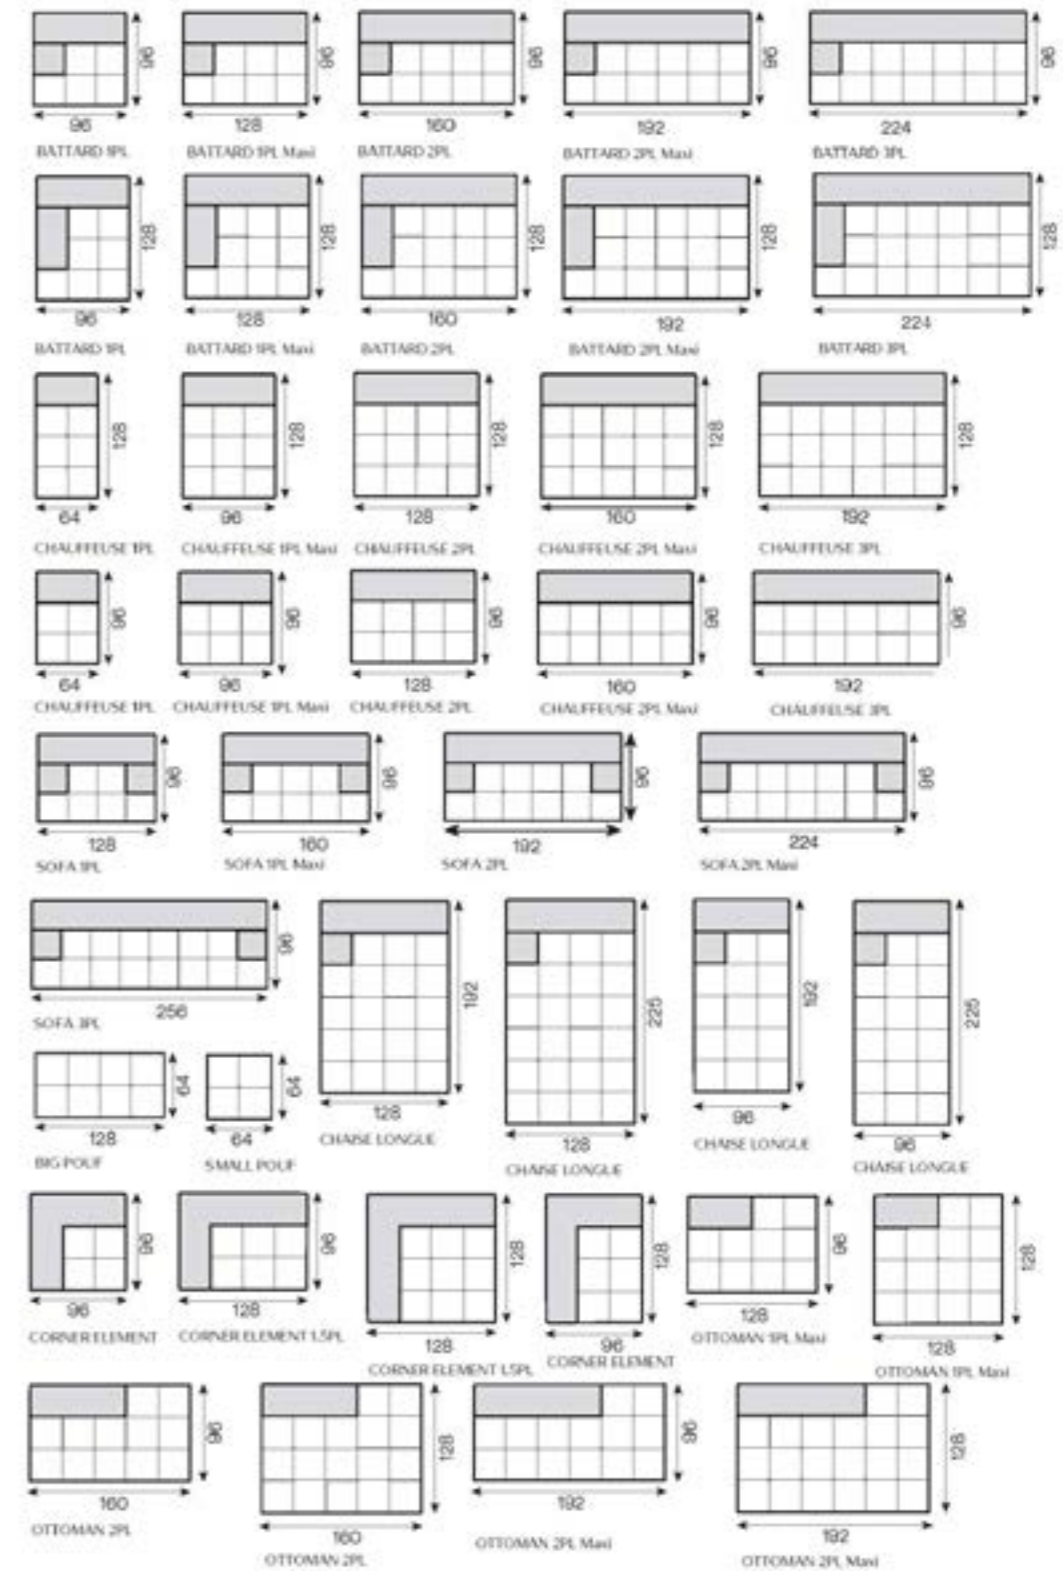

CORDOBA

SEAT CUSHION	BACK CUSHIONS	FRAME	SUSPENSION
T35 foam Wave springs «B»	VP foam T18 foam	Wooden structure	Wave springs «B»

REMARKS
All corners and modules can be with either a left or right-hand layout. All modules are with single or double armrest.