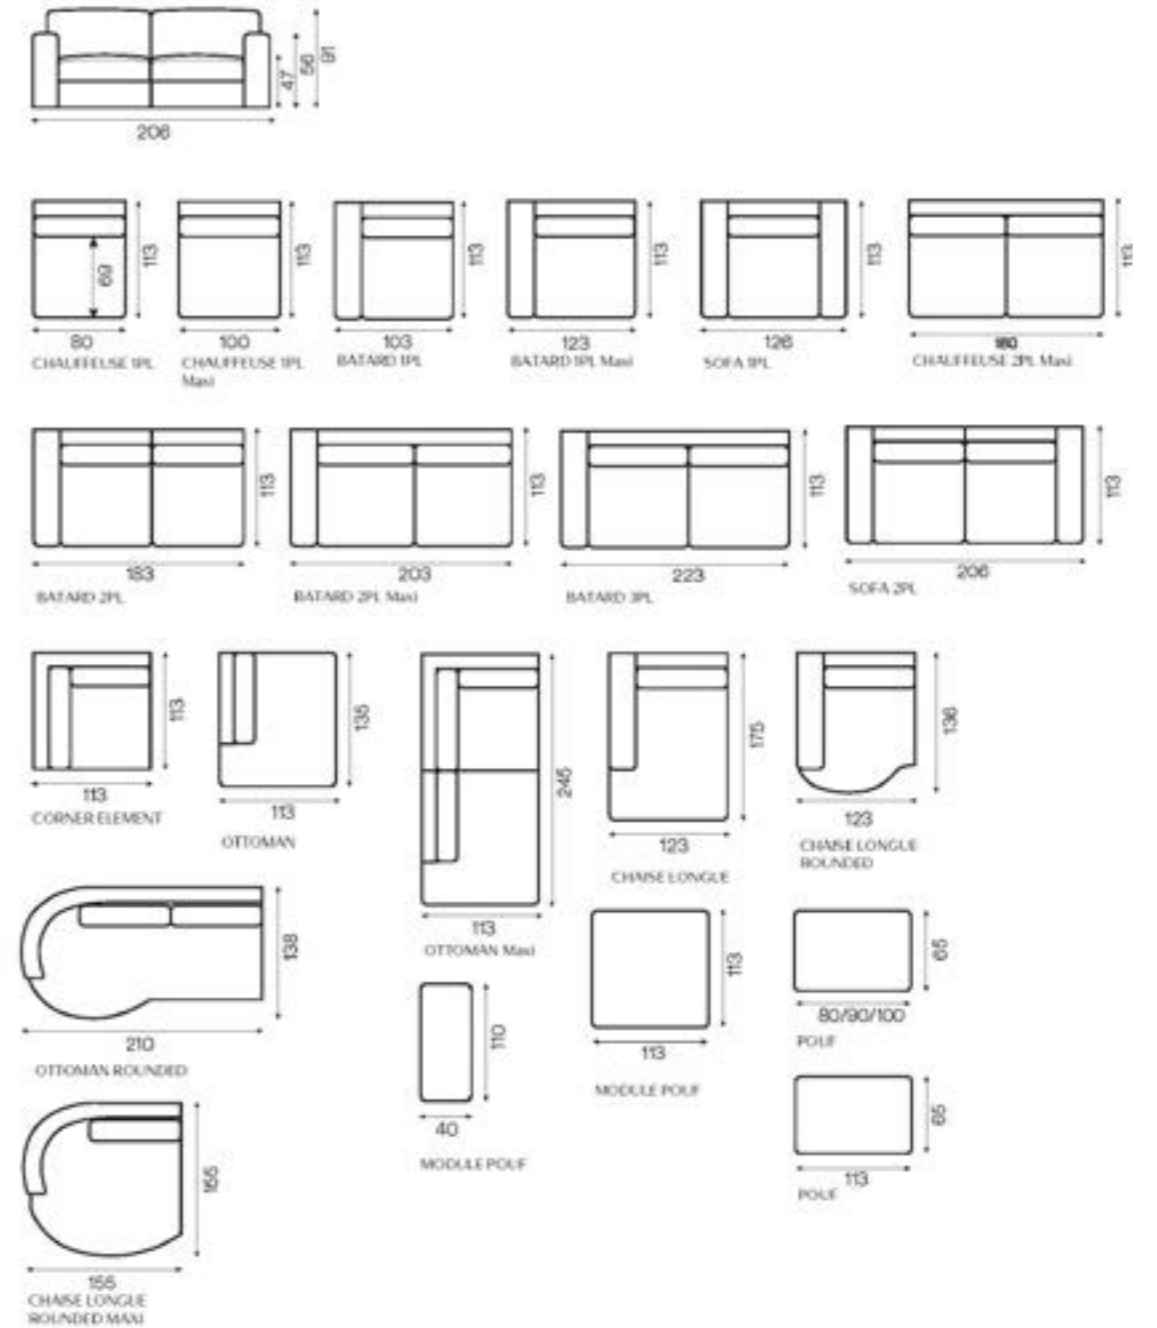

CORDOU

SEAT CUSHION	BACK CUSHIONS	FRAME	SUSPENSION
HR foam Wave springs «A»	T35 foam	Wooden structure	Wave springs «A»

REMARKS
All corners and modules can be with either a left or right-hand layout.