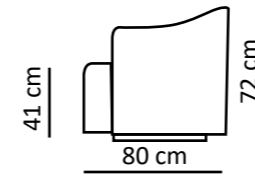

PHOENIX

MODEL	WIDTH	DEPTH	HEIGHT	FABRIC	HEIGHT		WIDTH
					SEAT	ARMS	ARMS
PHOENIX - 1 pl	75 cm	80 cm	72 - 81 cm	3 m	41 - 50 cm	64 cm	9 cm

FRAME	SUSPENSION	CUSHION	REMARKS
Supporting parts of neck arms made of pine wood, plywood and chipboard. Visible part of the frame are covered with high-quality polyurethane foam T-25 kg/m³ and ovate.	Highly flexible rubber straps.	Seat: Three-layer polyurethane foam covered by ovate (upper layer: highly flexible polyurethane foam HR-30 kg/m³ - center layer: polyurethane foam T-35 kg/m³ - lower layer: polyurethane foam T-40 kg/m³). Back: Highly flexible polyurethane foam HR-30 kg/m³ covered by ovate.	All padded area of our furniture are covered with polyurethane foam duly approved.

FEET	Corten		Graphite	
Painted steel: two colors: Graphite or Corten. Low feet, high feet or swivel mechanism.		☐		☐