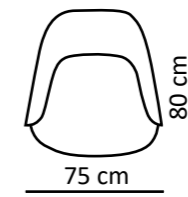

PHOENIX

MODEL	WIDTH	DEPTH	HEIGHT	FABRIC	HEIGHT		WIDTH
					SEAT	ARMS	ARMS
PHOENIX - 1 pl	75 cm	80 cm	72 - 81 cm	3 m	41 - 50 cm	64 cm	9 cm

FRAME	SUSPENSION	CUSHION	REMARKS
Supporting parts of neck arms made of pine wood, plywood and chipboard. Visible part of the frame are covered with high-quality polyurethane foam T-25 kg/m³ and ovate.	Highly flexible rubber straps.	Seat: Three-layer polyurethane foam covered by ovate (upper layer: highly flexible polyurethane foam HR-30 kg/m³ - center layer: polyurethane foam T-35 kg/m³ - lower layer: polyurethane foam T-40 kg/m³). Back: Highly flexible polyurethane foam HR-30 kg/m³ covered by ovate.	All padded area of our furniture are covered with polyurethane foam duly approved.

FEET	Corten		Graphite	
Painted steel: two colors: Graphite or Corten. Low feet, high feet or swivel mechanism.		☐		☐