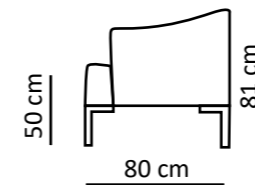

PHOENIX

MODEL	WIDTH	DEPTH	HEIGHT	FABRIC	HEIGHT		WIDTH
					SEAT	ARMS	ARMS
PHOENIX - 1 pl	75 cm	80 cm	72 - 81 cm	3 m	41 - 50 cm	64 cm	9 cm

FRAME	SUSPENSION	CUSHION	REMARKS
Supporting parts of neck arms made of pine wood, plywood and chipboard. Visible part of the frame are covered with high-quality polyurethane foam T-25 kg/m³ and ovate.	Highly flexible rubber straps.	Seat: Three-layer polyurethane foam covered by ovate (upper layer: highly flexible polyurethane foam HR-30 kg/m³ - center layer: polyurethane foam T-35 kg/m³ - lower layer: polyurethane foam T-40 kg/m³). Back: Highly flexible polyurethane foam HR-30 kg/m³ covered by ovate.	All padded area of our furniture are covered with polyurethane foam duly approved.

FEET	Corten		Graphite	
Painted steel: two colors: Graphite or Corten. Low feet, high feet or swivel mechanism.		☐		☐