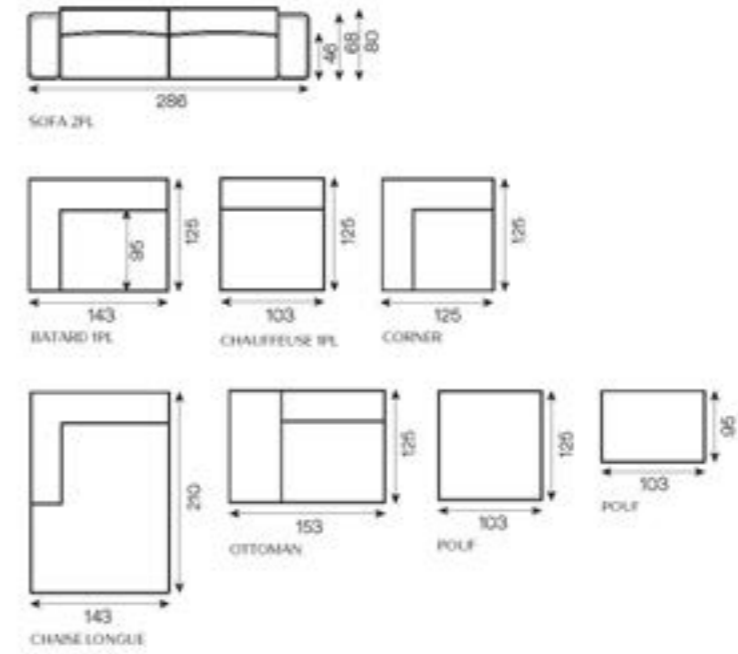

ALICANTE

SEAT CUSHION	BACK CUSHION	FRAME	SUSPENSION
HR Foam Wave springs «B»	HR Foam.	Wooden structure	Wave springs «B»
FEET	REMARKS		
No	All corners and modules ca be with either a left or right-hand layout.		

Alicante

ALICANTE est un modèle de canapé modulaire doté de larges assises qui offrent un confort luxueux et invitent à la détente. Les rembourrages généreux en mousse à haute densité enveloppent harmonieusement le corps pour un confort inégalé.

ALICANTE is een modulaire sofa met brede zittingen die luxueus comfort bieden en je uitnodigen om te ontspannen. Het royale schuim met hoge dichtheid kussent het lichaam harmonieus voor ongeëvenaard comfort.

ALICANTE is a modular sofa model with wide seats that offer luxurious comfort and invite relaxation. Generous padding in high-density foam harmoniously envelops the body for unrivalled comfort.