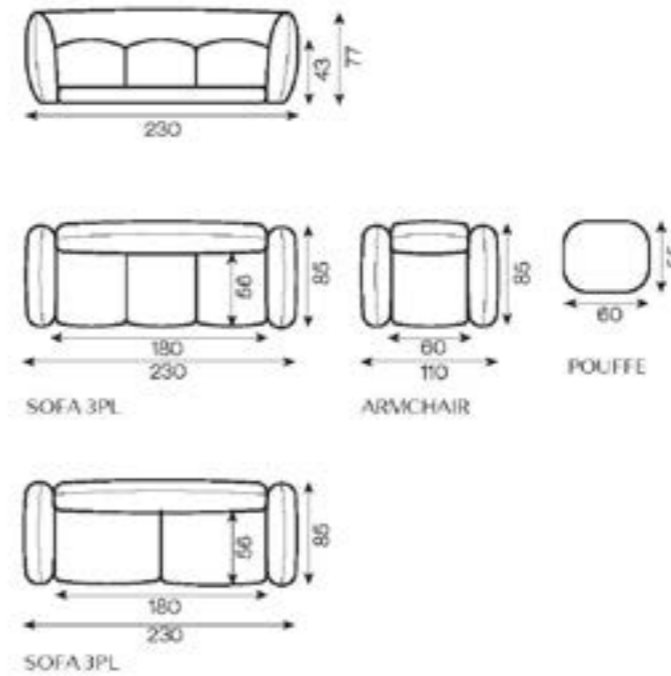

OLBIA

SEAT CUSHION	BACK CUSHIONS	FRAME	SUSPENSION
HR foam Wave springs «B»	VP foam	Wooden structure	Wave spring «B»

REMARKS
All corners and modules can be with either a left or right-hand layout.