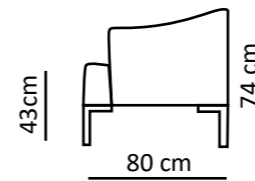

PHOENIX

MODEL	WIDTH	DEPTH	HEIGHT	FABRIC	HEIGHT		WIDTH
					SEAT	ARMS	ARMS
PHOENIX - 1 pl	75 cm	80 cm	72 - 81 cm	3 m	41 - 50 cm	64 cm	9 cm

FRAME	SUSPENSION	CUSHION	REMARKS
Supporting parts of neck arms made of pine wood, plywood and chipboard. Visible part of the frame are covered with high-quality polyurethane foam T-25 kg/m³ and ovate.	Highly flexible rubber straps.	Seat: Three-layer polyurethane foam covered by ovate (upper layer: highly flexible polyurethane foam HR-30 kg/m³ - center layer: polyurethane foam T-35 kg/m³ - lower layer: polyurethane foam T-40 kg/m³). Back: Highly flexible polyurethane foam HR-30 kg/m³ covered by ovate.	All padded area of our furniture are covered with polyurethane foam duly approved.

FEET	Corten		Graphite	
Painted steel: two colors: Graphite or Corten. Low feet, high feet or swivel mechanism.		☐		☐