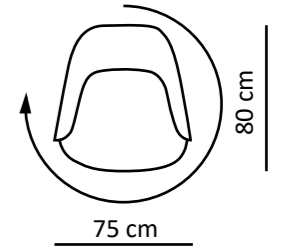

PHOENIX

MODEL	WIDTH	DEPTH	HEIGHT	FABRIC	HEIGHT		WIDTH
					SEAT	ARMS	ARMS
PHOENIX - 1 pl	75 cm	80 cm	72 - 81 cm	3 m	41 - 50 cm	64 cm	9 cm

FRAME	SUSPENSION	CUSHION	REMARKS
Supporting parts of neck arms made of pine wood, plywood and chipboard. Visible part of the frame are covered with high-quality polyurethane foam T-25 kg/m³ and ovate.	Highly flexible rubber straps.	Seat: Three-layer polyurethane foam covered by ovate (upper layer: highly flexible polyurethane foam HR-30 kg/m³ - center layer: polyurethane foam T-35 kg/m³ - lower layer: polyurethane foam T-40 kg/m³). Back: Highly flexible polyurethane foam HR-30 kg/m³ covered by ovate.	All padded area of our furniture are covered with polyurethane foam duly approved.

FEET	Corten		Graphite	
Painted steel: two colors: Graphite or Corten. Low feet, high feet or swivel mechanism.		☐		☐