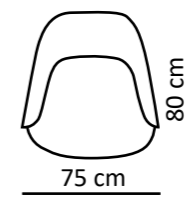

PHOENIX

MODEL	WIDTH	DEPTH	HEIGHT	FABRIC	HEIGHT		WIDTH
					SEAT	ARMS	ARMS
PHOENIX - 1 pl	75 cm	80 cm	72 - 81 cm	3 m	41 - 50 cm	64 cm	9 cm

FRAME	SUSPENSION	CUSHION	REMARKS
Supporting parts of neck arms made of pine wood, plywood and chipboard. Visible part of the frame are covered with high-quality polyurethane foam T-25 kg/m³ and ovate.	Highly flexible rubber straps.	Seat: Three-layer polyurethane foam covered by ovate (upper layer: highly flexible polyurethane foam HR-30 kg/m³ - center layer: polyurethane foam T-35 kg/m³ - lower layer: polyurethane foam T-40 kg/m³). Back: Highly flexible polyurethane foam HR-30 kg/m³ covered by ovate.	All padded area of our furniture are covered with polyurethane foam duly approved.

FEET	Corten		Graphite	
Painted steel: two colors: Graphite or Corten. Low feet, high feet or swivel mechanism.		☐		☐